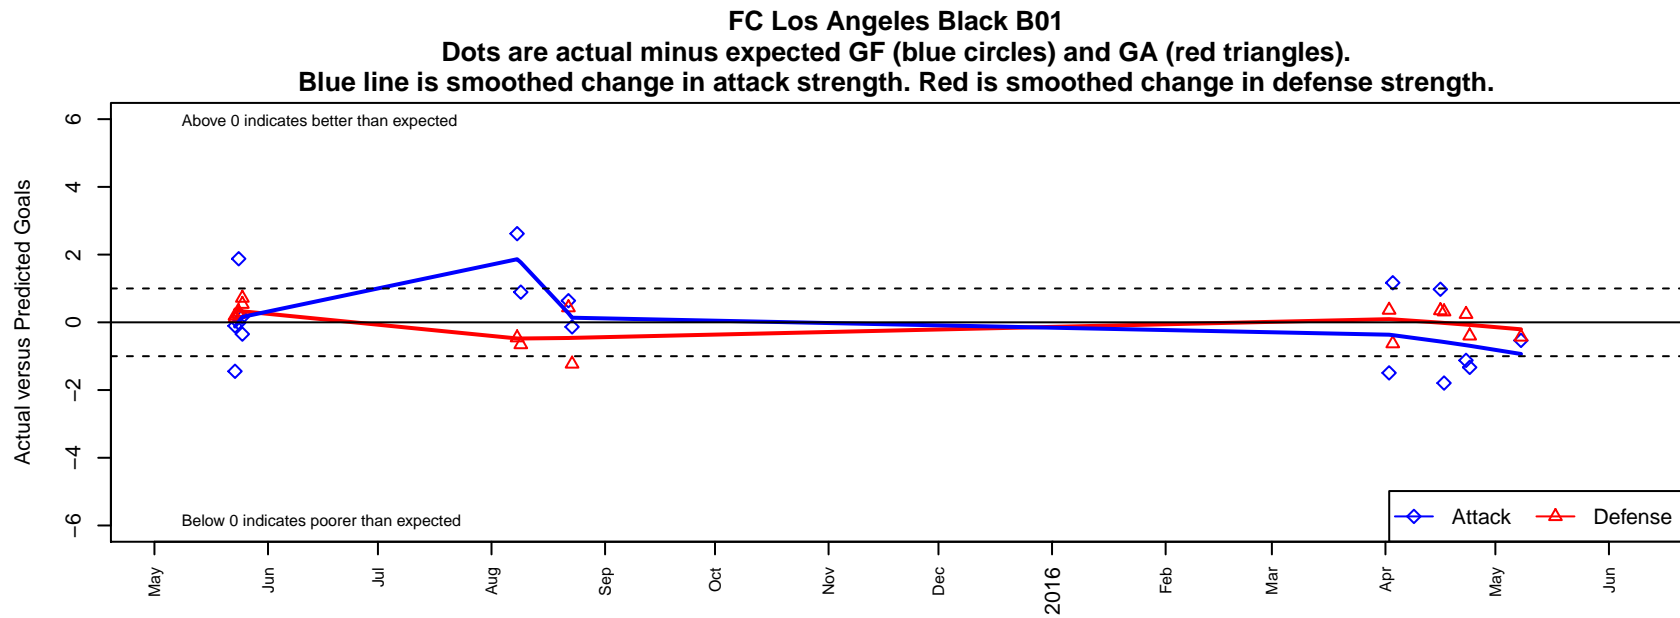

# FC Los Angeles Black B01

Los Angeles, CAS  
B01 total strength=1702  
attack=13.65 defense=37.95

alt names used:  
FCLA BLACK (CAS)  
FCLA B01 Black

Venues played:  
2015 Cerritos Memorial Cup 2015 Nike Flight L  
2015 FWRL CAS B01

**attack and defense variance (black dot)  
relative to other teams  
and top 10 in region**

**attack and defense rating  
relative to others at age  
and all opponents in last 13 months**

**attack and defense rating  
relative to others at age  
and all opponents in last 13 months**

**Performance relative to 13 month average**

**Performance relative to 13 month average**

Distribution of opponents  
 Red = Lose zone, Blue = Win zone, Green = Even  
 Black line separates win/lose zones